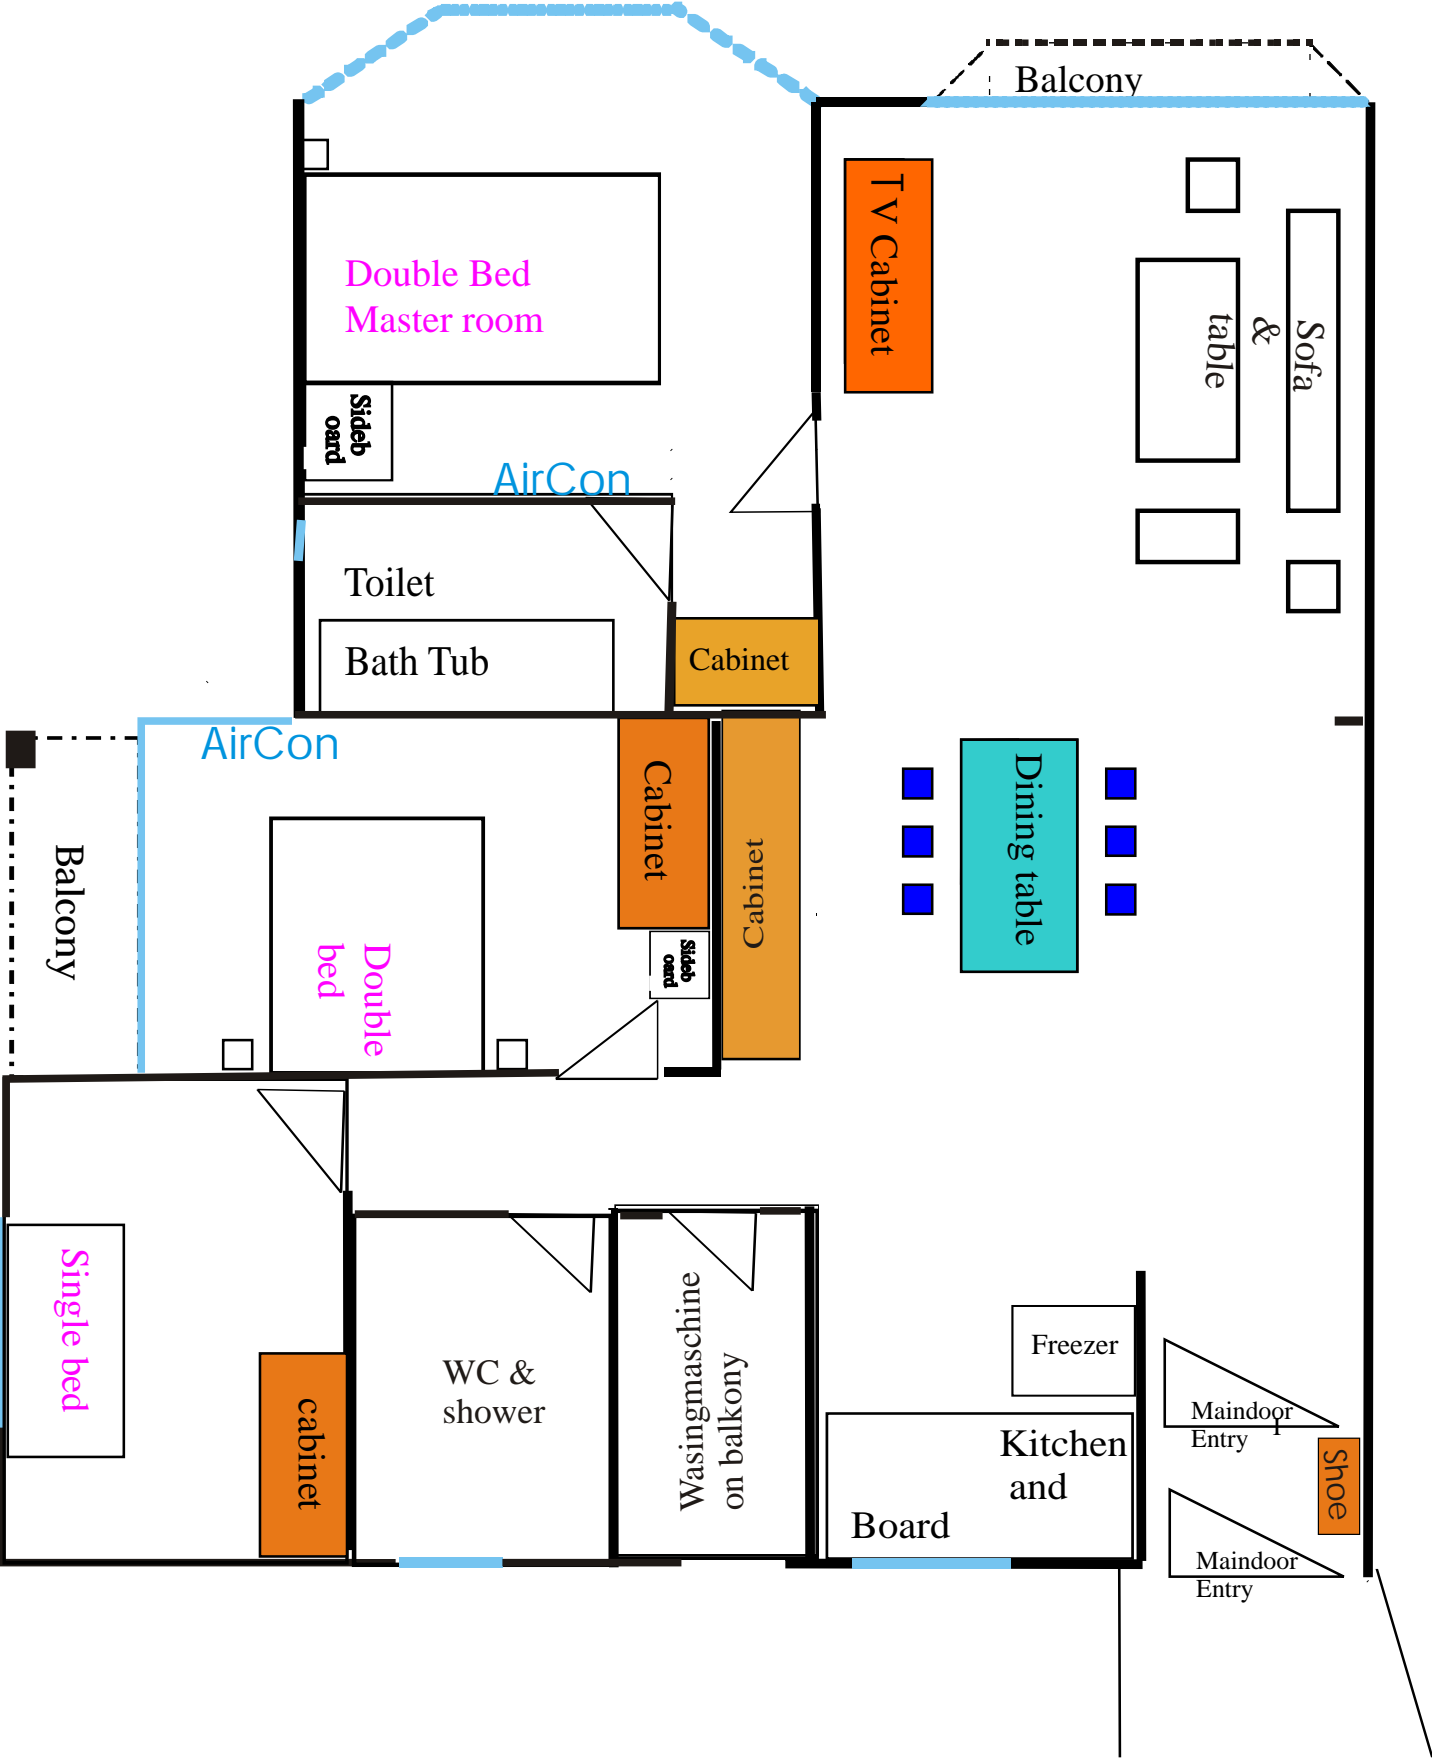

Floorplan, SunnyVille Apartment

22 level, this means, everytime a little windy !